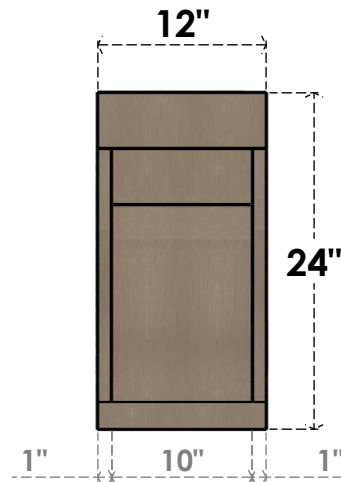

ITEM NUMBER: CORU12X36X24RIVRCPR

12"W X 36"D X 24"H SERIES 3 CLASSIC RIVERA ROUGH CEDAR TIMBERTHANE
FAUX WOOD CORBEL, PRIMED

SIDE PROFILE

FRONT PROFILE

ISOMETRIC

EKENA MILLWORK
2300 WEST MAIN ST.
CLARKSVILLE, TX 75426
TOLL FREE: 866-607-0453
WWW.EKENAMILLWORK.COM

NOTES

1. INSTALLATION TO BE COMPLETED IN ACCORDANCE WITH MANUFACTURER'S SPECIFICATIONS.
2. DRAWING MAY NOT BE TO SCALE
3. THIS DRAWING IS INTENDED FOR DESIGN AND PLANNING PURPOSES ONLY.
4. ALL INFORMATION CONTAINED HEREIN WAS CURRENT AT THE TIME OF DEVELOPMENT BUT MUST BE REVIEWED AND APPROVED BY THE PRODUCT MANUFACTURER TO BE CONSIDERED ACCURATE.
5. TIMBERTHANE ARCHITECTURAL PRODUCTS ARE MADE FROM HIGH DENSITY URETHANE AND COME FACTORY PRIMED