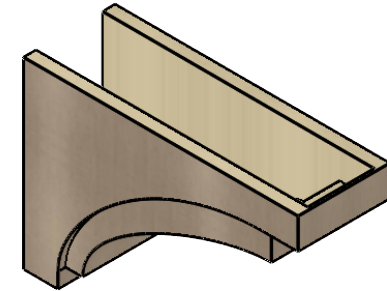

ITEM NUMBER: CORU12X36X24RIVRCPR

12"W X 36"D X 24"H SERIES 3 CLASSIC RIVERA ROUGH CEDAR TIMBERTHANE
FAUX WOOD CORBEL, PRIMED

SIDE PROFILE

FRONT PROFILE

ISOMETRIC

EKENA MILLWORK
2300 WEST MAIN ST.
CLARKSVILLE, TX 75426
TOLL FREE: 866-607-0453
WWW.EKENAMILLWORK.COM

NOTES

1. INSTALLATION TO BE COMPLETED IN ACCORDANCE WITH MANUFACTURER'S SPECIFICATIONS.
2. DRAWING MAY NOT BE TO SCALE
3. THIS DRAWING IS INTENDED FOR DESIGN AND PLANNING PURPOSES ONLY.
4. ALL INFORMATION CONTAINED HEREIN WAS CURRENT AT THE TIME OF DEVELOPMENT BUT MUST BE REVIEWED AND APPROVED BY THE PRODUCT MANUFACTURER TO BE CONSIDERED ACCURATE.
5. TIMBERTHANE ARCHITECTURAL PRODUCTS ARE MADE FROM HIGH DENSITY URETHANE AND COME FACTORY PRIMED