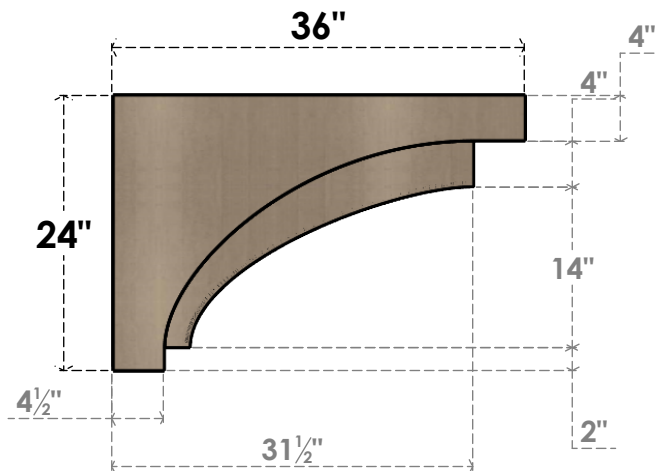

ITEM NUMBER: CORU12X36X24RIVRCPR

12"W X 36"D X 24"H SERIES 3 CLASSIC RIVERA ROUGH CEDAR TIMBERTHANE
FAUX WOOD CORBEL, PRIMED

SIDE PROFILE

FRONT PROFILE

ISOMETRIC

EKENA MILLWORK
2300 WEST MAIN ST.
CLARKSVILLE, TX 75426
TOLL FREE: 866-607-0453
WWW.EKENAMILLWORK.COM

NOTES

1. INSTALLATION TO BE COMPLETED IN ACCORDANCE WITH MANUFACTURER'S SPECIFICATIONS.
2. DRAWING MAY NOT BE TO SCALE
3. THIS DRAWING IS INTENDED FOR DESIGN AND PLANNING PURPOSES ONLY.
4. ALL INFORMATION CONTAINED HEREIN WAS CURRENT AT THE TIME OF DEVELOPMENT BUT MUST BE REVIEWED AND APPROVED BY THE PRODUCT MANUFACTURER TO BE CONSIDERED ACCURATE.
5. TIMBERTHANE ARCHITECTURAL PRODUCTS ARE MADE FROM HIGH DENSITY URETHANE AND COME FACTORY PRIMED